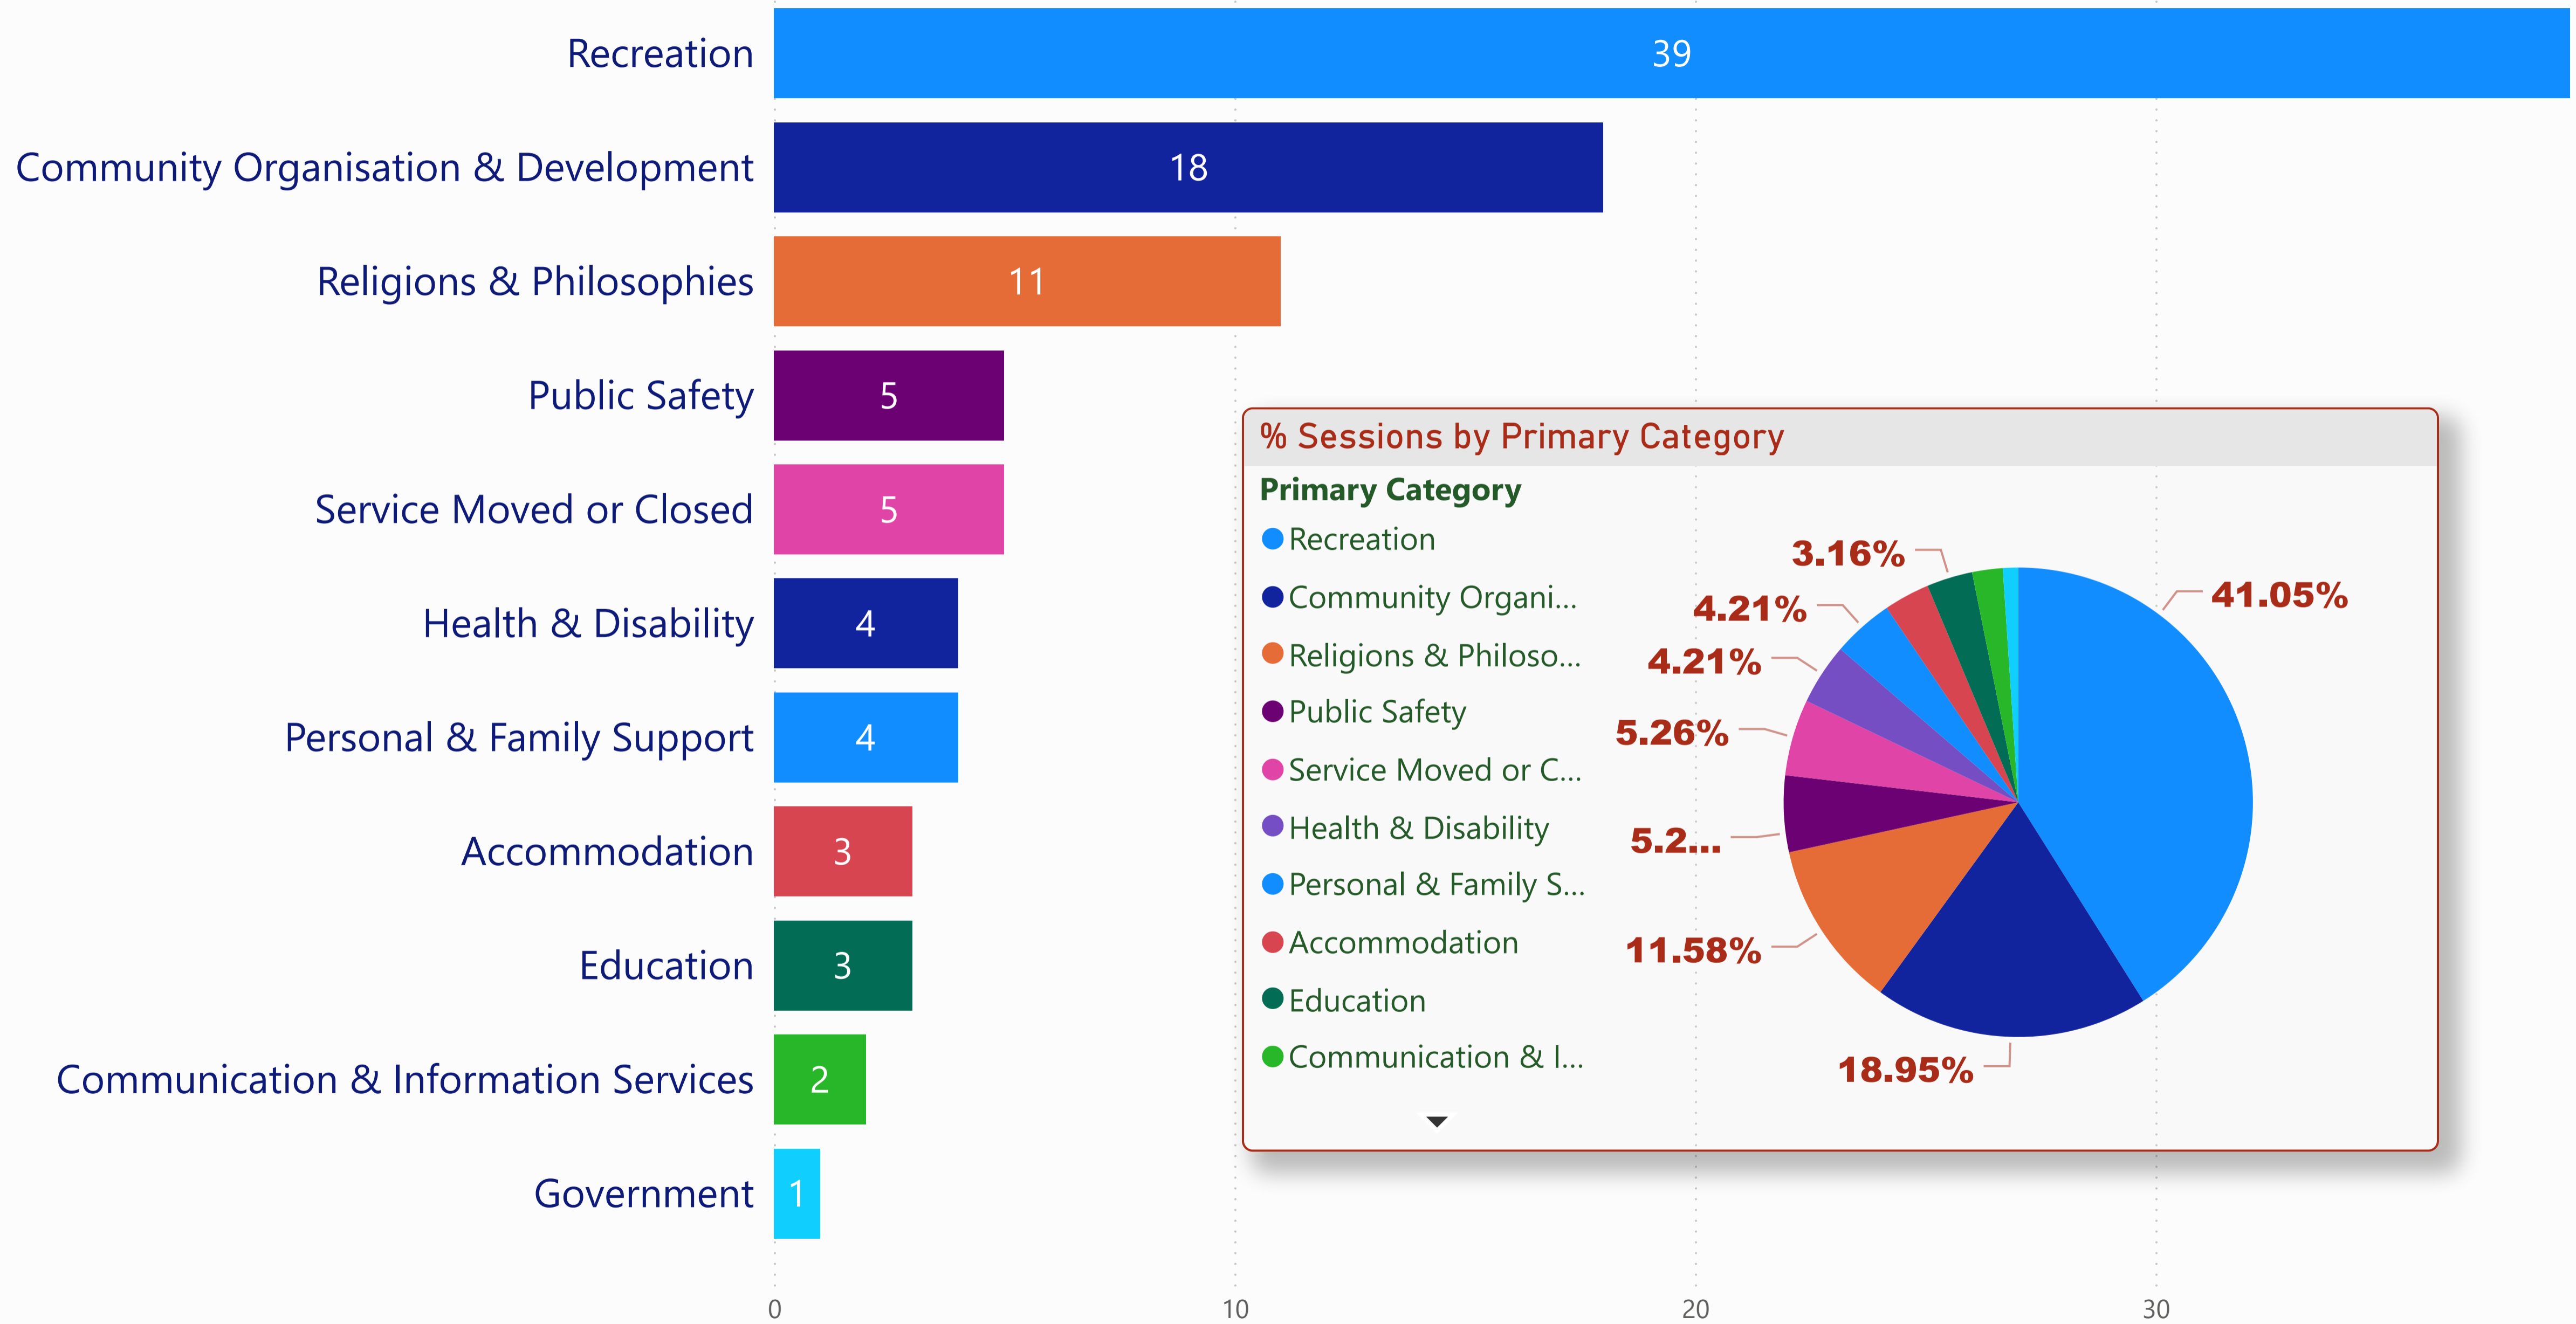

Tumby Bay Council - Organisation Count by Primary Category (FY 2020-2021)

Total No. of Sessions

1715

Total No. of New Users

1290

Organisation	Sessions
Church of St Margaret Anglican Church - Tumby Bay	7
Churches of Christ - Tumby Bay	14
Churches of Christ - Ungarra	15
Country Fire Service - Lipson	4
Country Fire Service - Tumby Bay	1
Country Fire Service - Ungarra	4
District Council of Tumby Bay	14
Eyre Peninsula Showjumping Club	17
Eyre United Football Club	7
Total	1715

% Sessions by Primary Category

New Users VS Total Sessions

Tumby Bay Council - Organisation Count by Primary Category (FY 2020-2021)

Count of Organisation

Tumby Bay Council - Sessions by Organisation (FY 2020-2021)