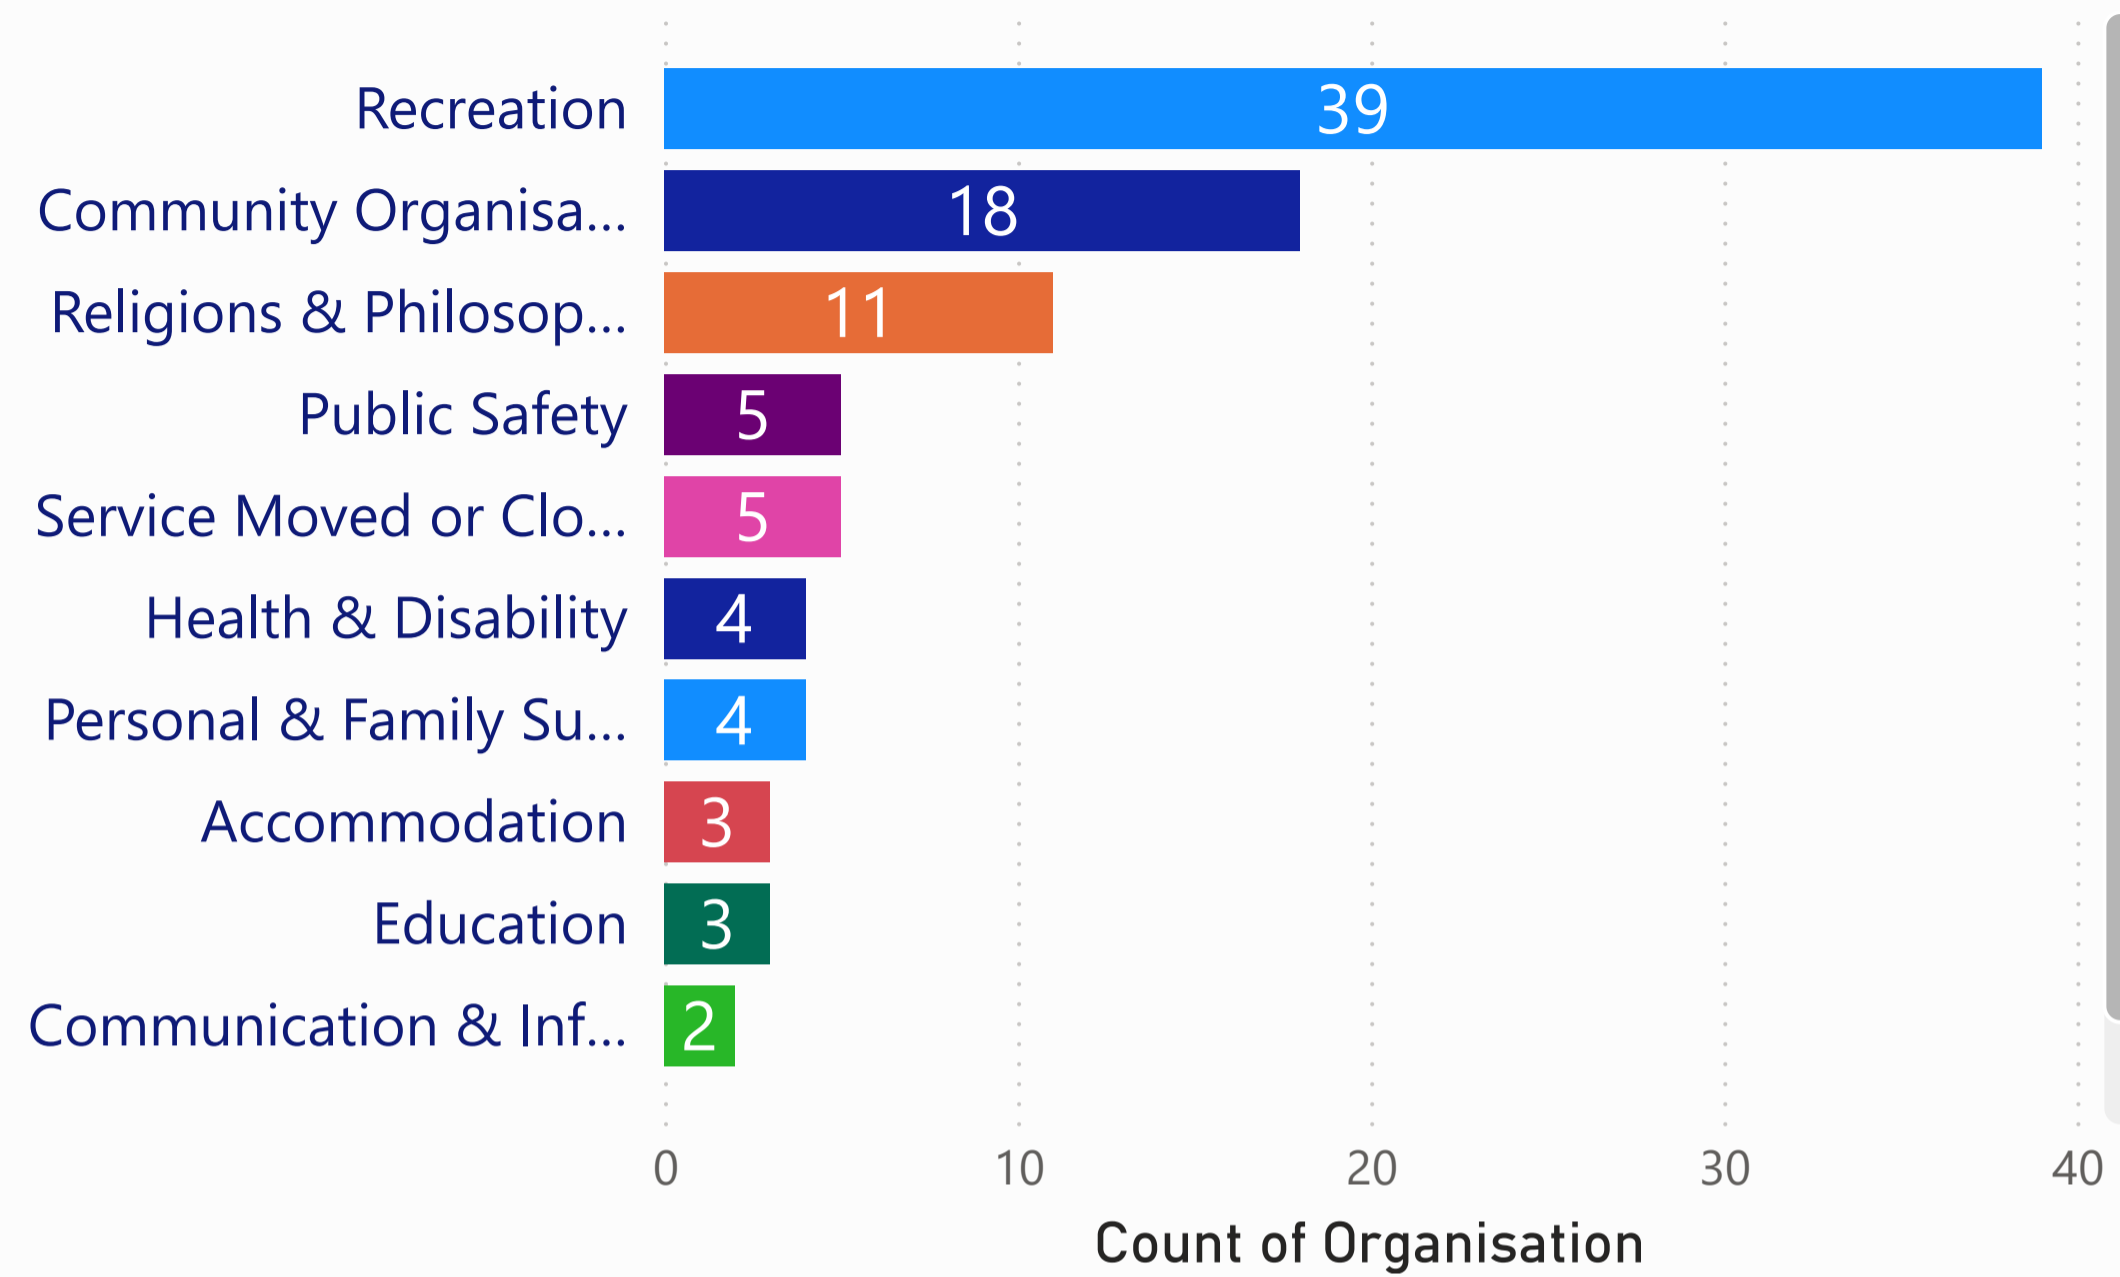

FY 2020-2021

Primary Category, Organisation

- ▶ Accommodation
- ▶ Communication & Information Services
- ▶ Community Organisation & Development
- ▶ Education
- ▶ Government
- ▶ Health & Disability
- ▶ Personal & Family Support
- ▶ Public Safety
- ▶ Recreation
- ▶ Religions & Philosophies
- ▶ Service Moved or Closed

Tumby Bay Council - Organisation Count by Primary Category (FY 2020-2021)

Total No. of Sessions

1715

Total No. of New Users

1290

Organisation	Sessions
Church of St Margaret Anglican Church - Tumby Bay	7
Churches of Christ - Tumby Bay	14
Churches of Christ - Ungarra	15
Country Fire Service - Lipson	4
Country Fire Service - Tumby Bay	1
Country Fire Service - Ungarra	4
District Council of Tumby Bay	14
Eyre Peninsula Showjumping Club	17
Eyre United Football Club	7
Total	1715