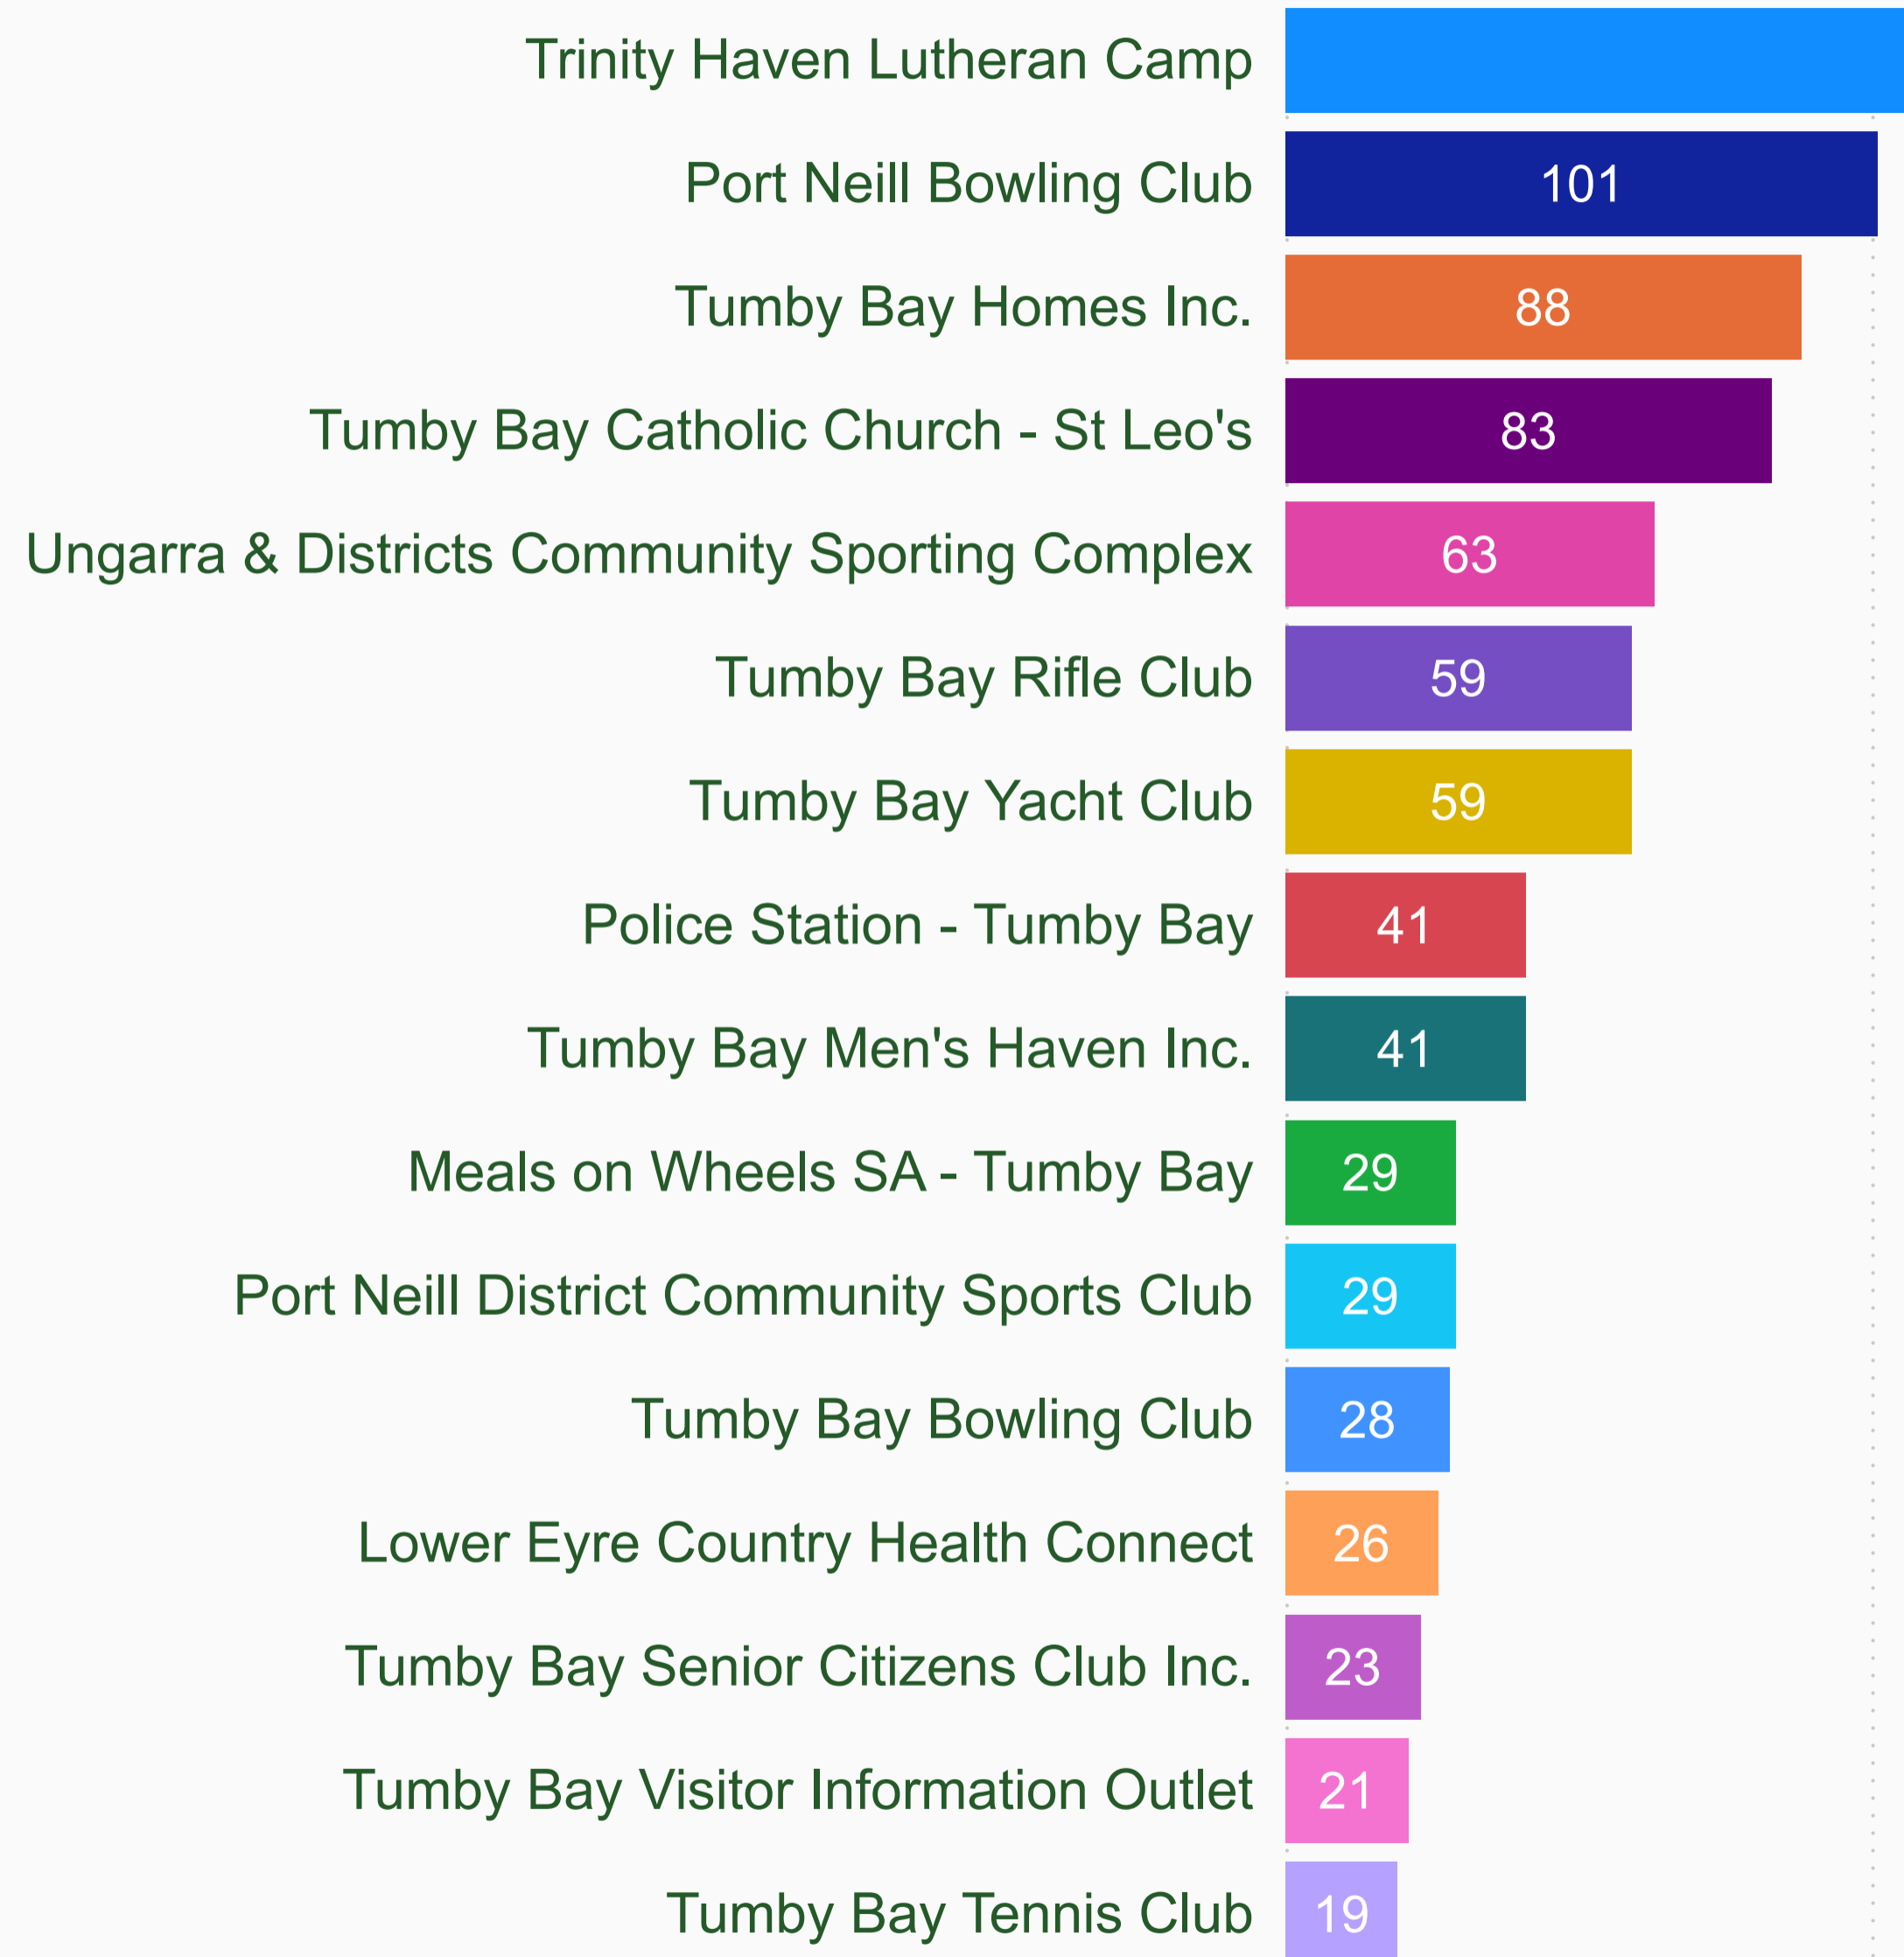

% Sessions by Primary Category

New Users VS Total Sessions

Tumby Bay Council - Organisation Count by Primary Category (FY 2020-2021)

Count of Organisation

Tumby Bay Council - Sessions by Organisation (FY 2020-2021)