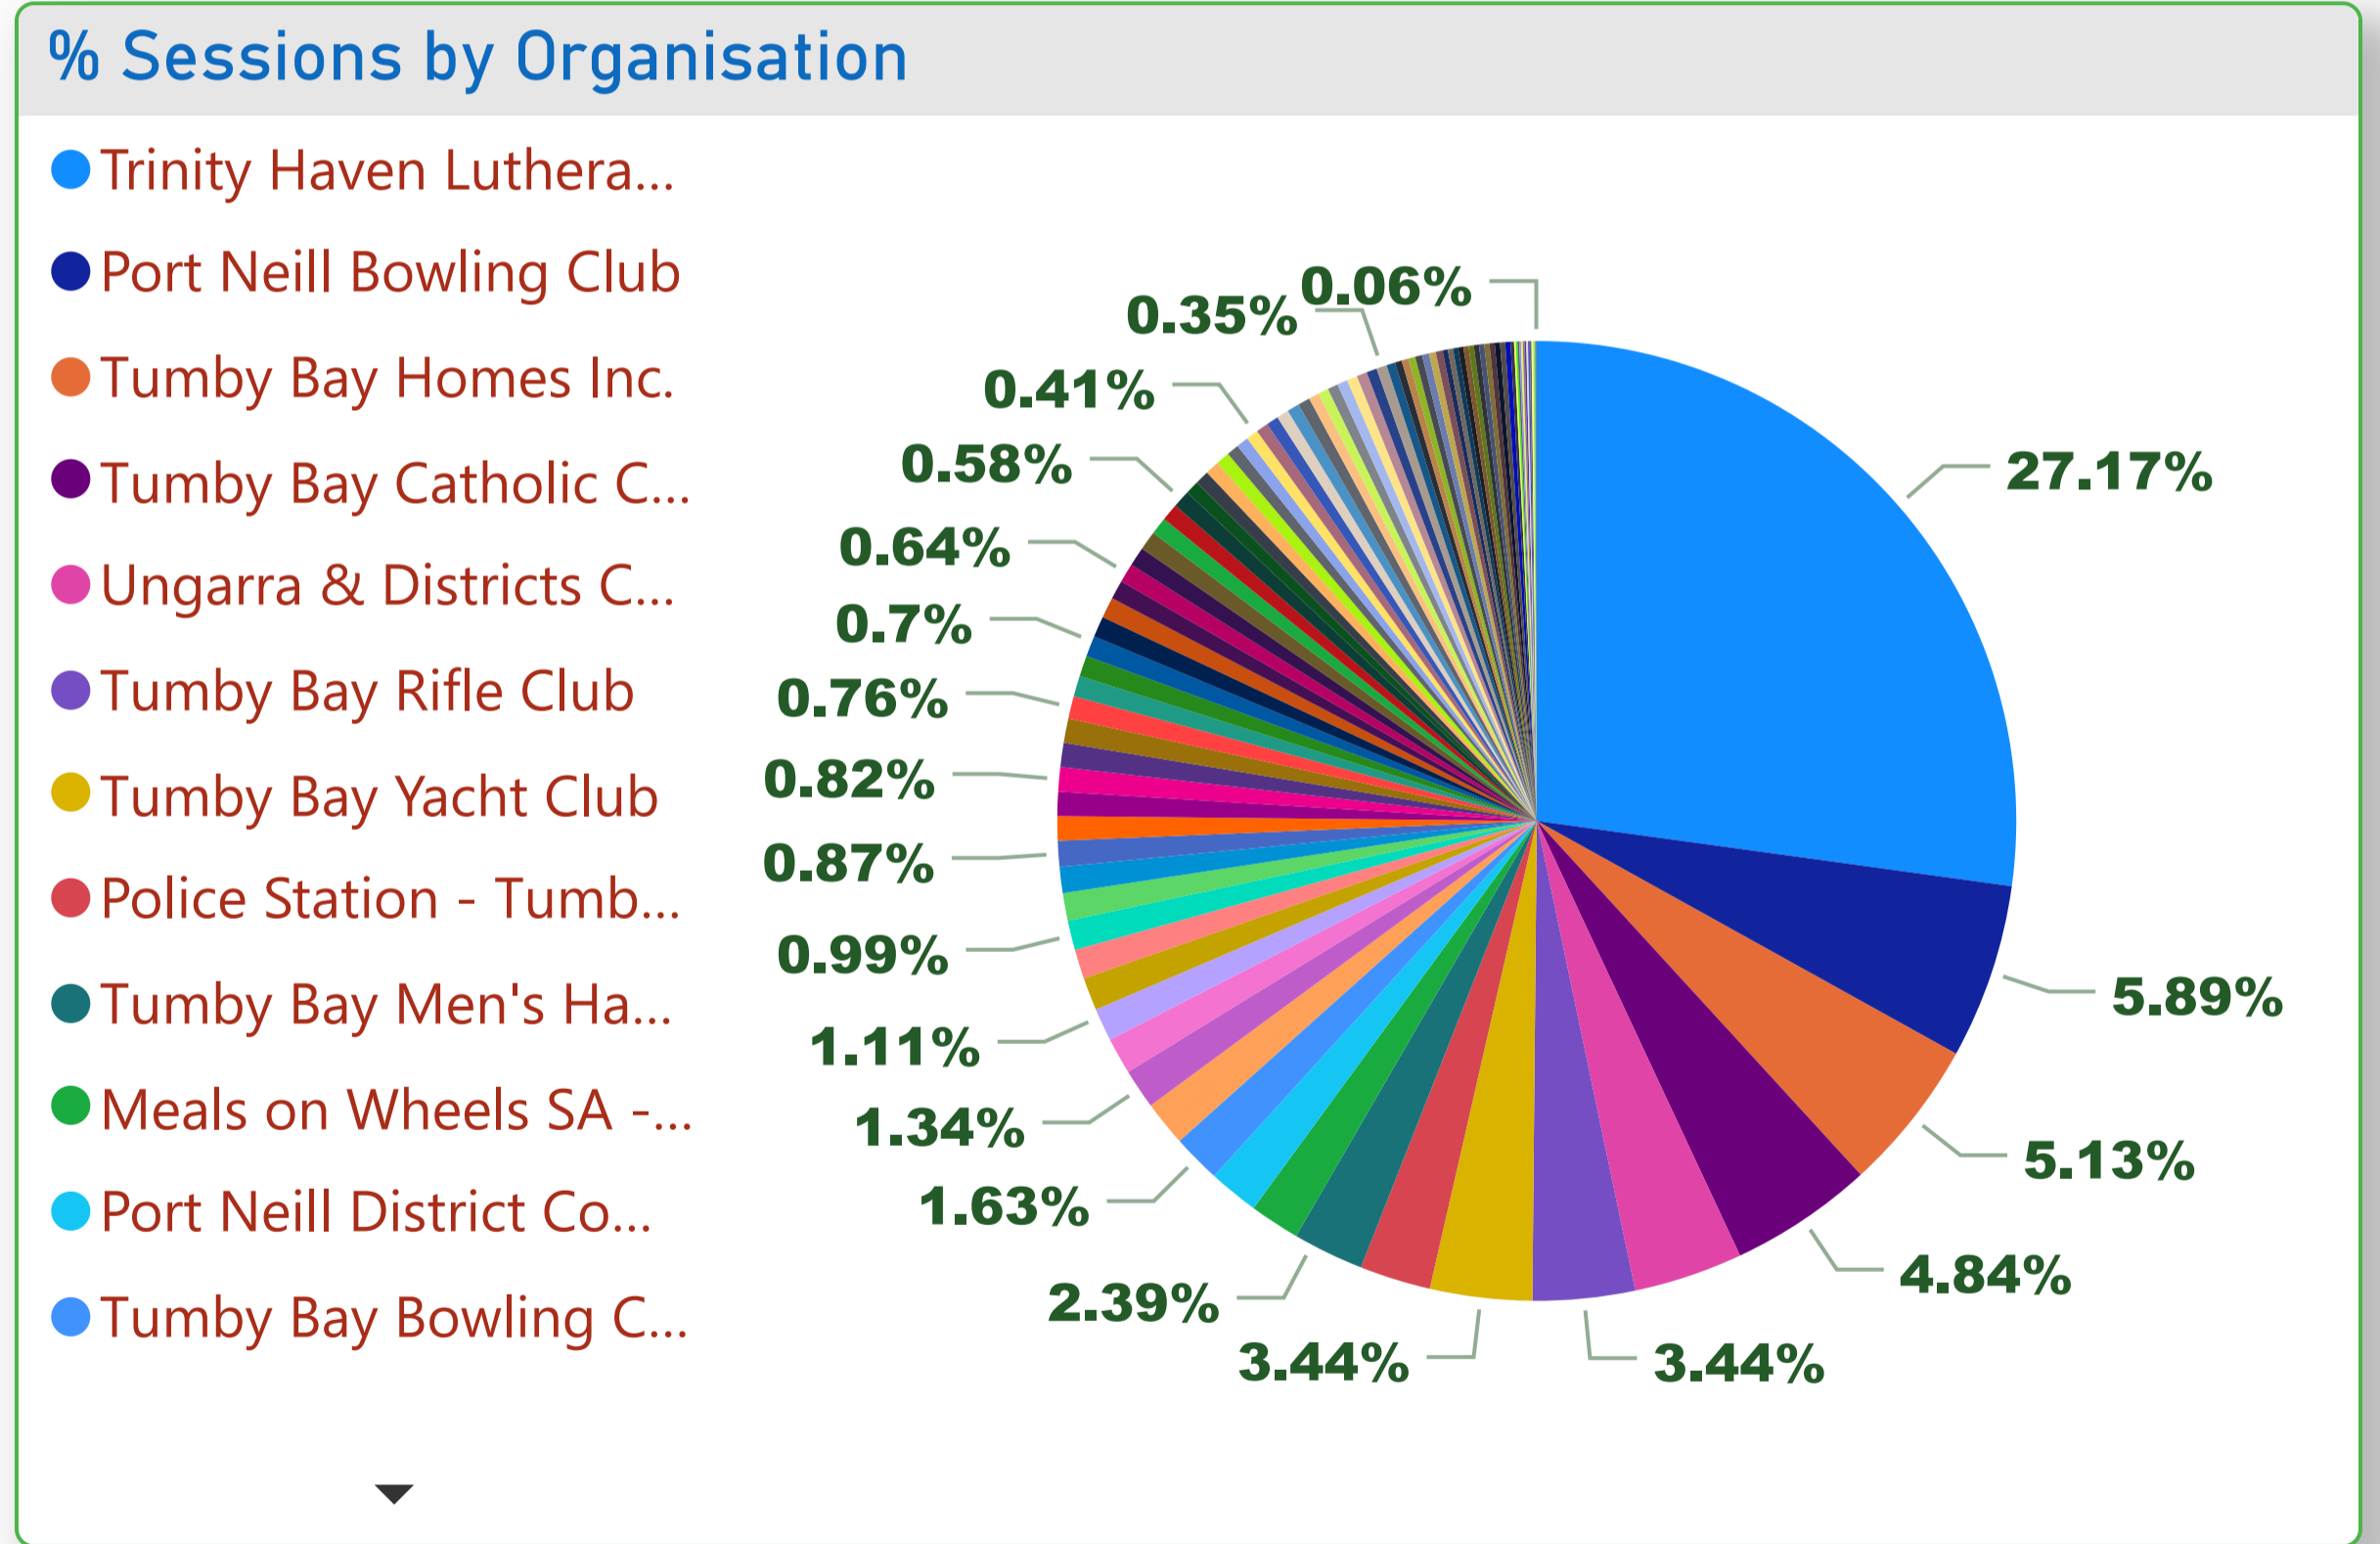

% Sessions by Primary Category

New Users VS Total Sessions

Tumby Bay Council - Organisation Count by Primary Category (FY 2020-2021)

Count of Organisation

Tumby Bay Council - Sessions by Organisation (FY 2020-2021)