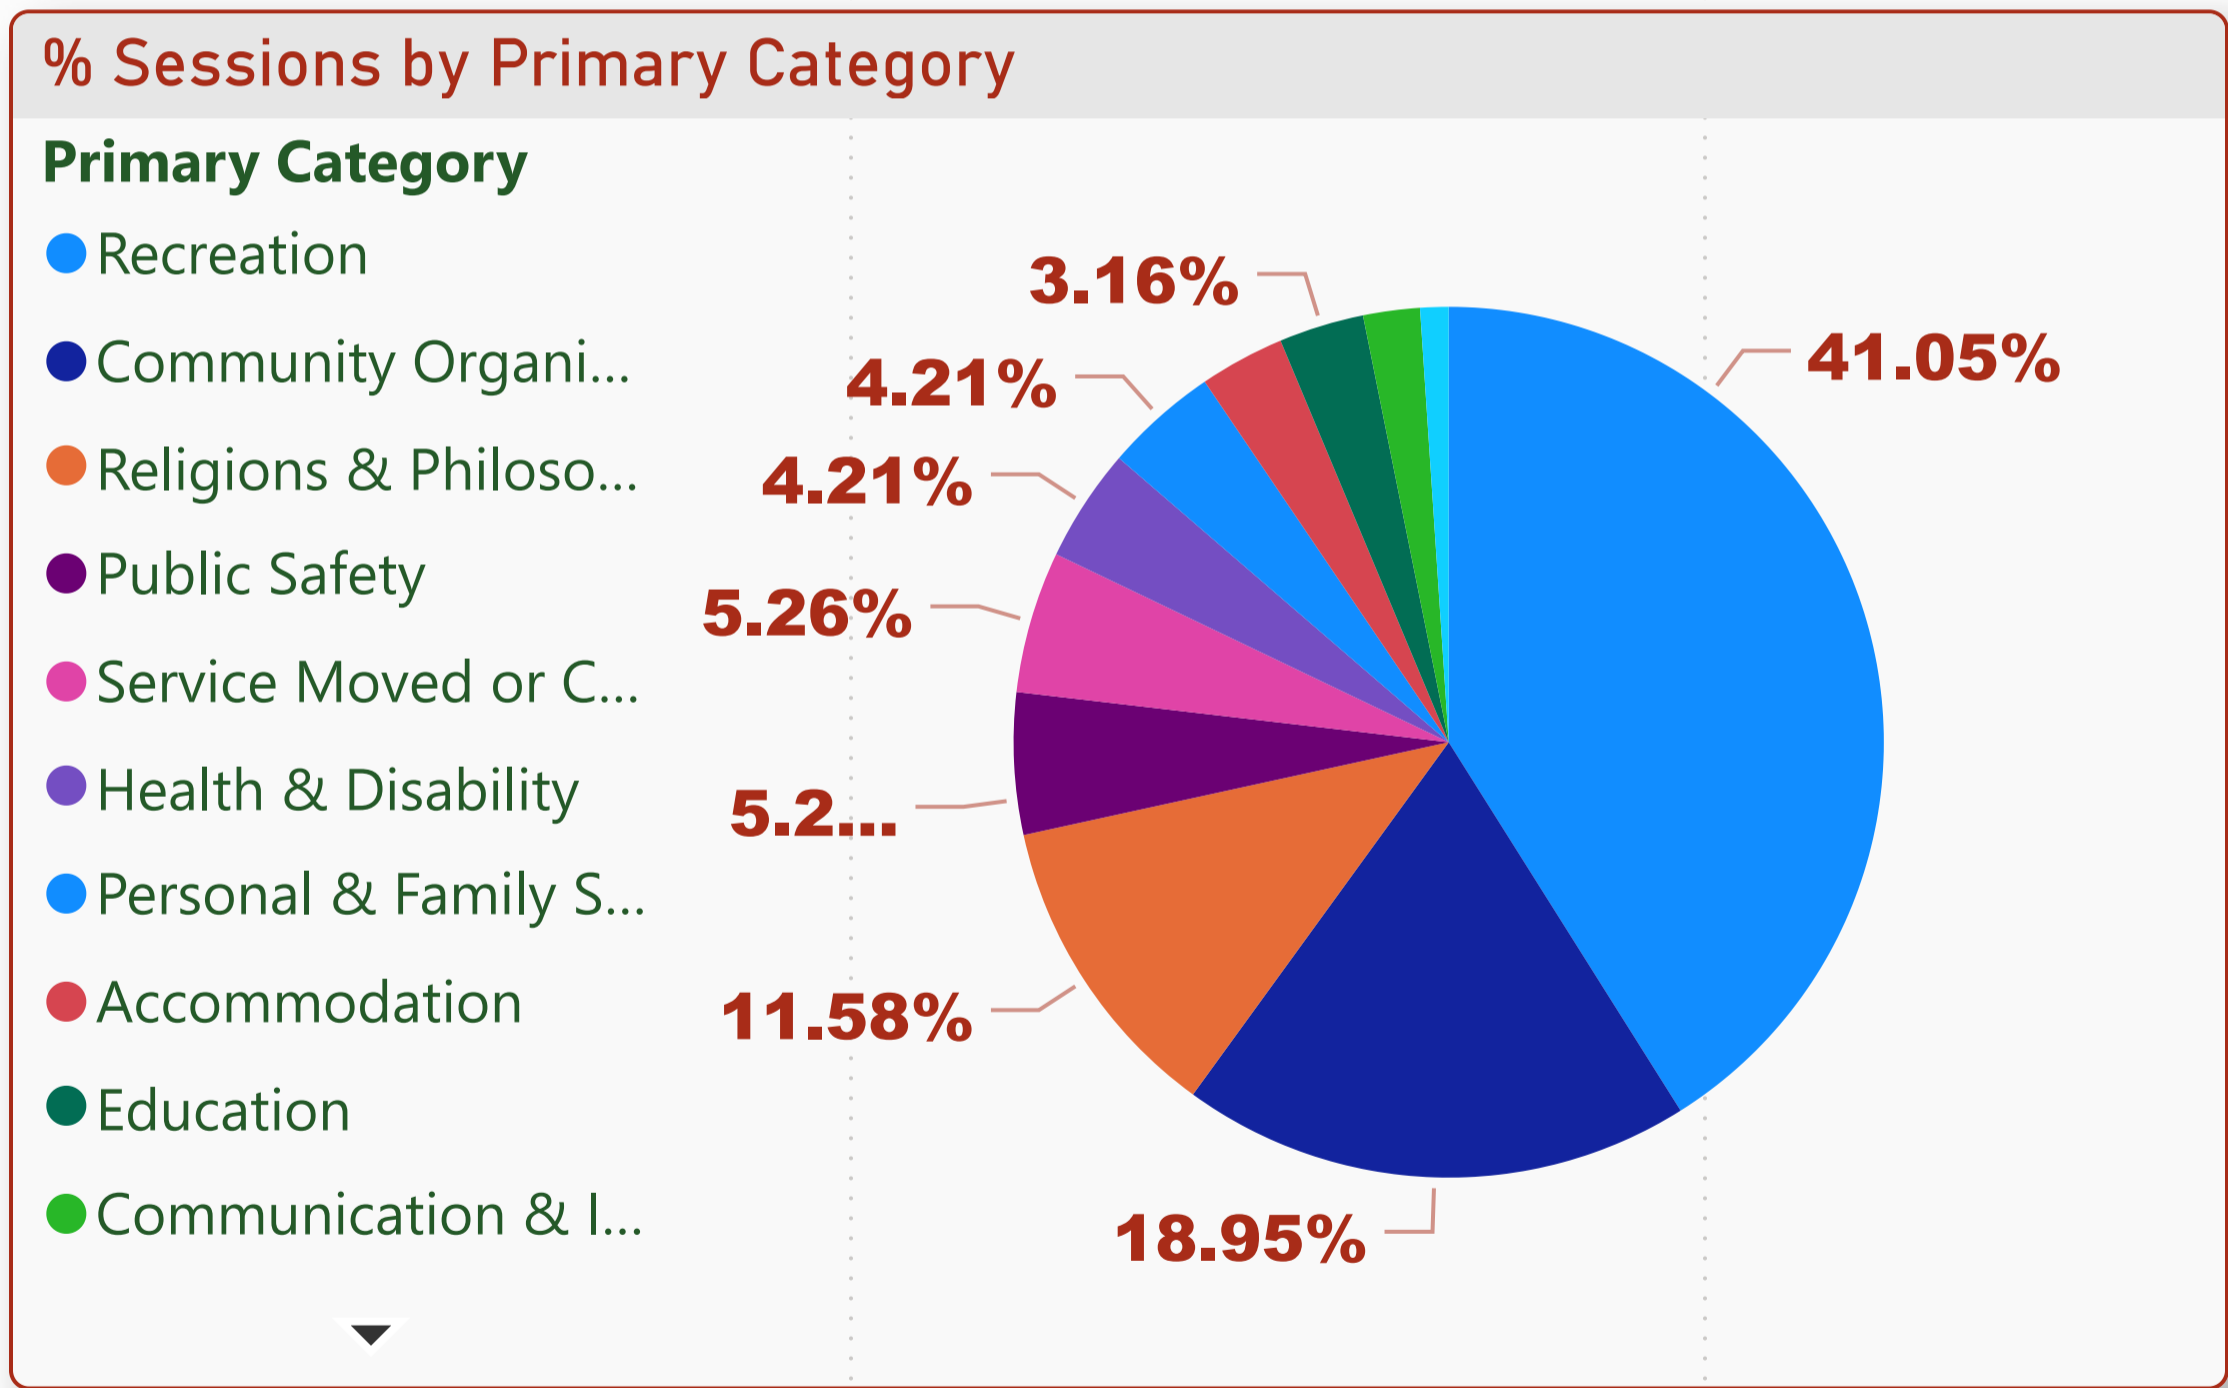

Tumby Bay Council - Organisation Count by Primary Category (FY 2020-2021)

Total No. of Sessions

1715

Total No. of New Users

1290

Organisation	Sessions
Church of St Margaret Anglican Church - Tumby Bay	7
Churches of Christ - Tumby Bay	14
Churches of Christ - Ungarra	15
Country Fire Service - Lipson	4
Country Fire Service - Tumby Bay	1
Country Fire Service - Ungarra	4
District Council of Tumby Bay	14
Eyre Peninsula Showjumping Club	17
Eyre United Football Club	7
Total	1715

% Sessions by Primary Category

New Users VS Total Sessions

Tumby Bay Council - Organisation Count by Primary Category (FY 2020-2021)

Count of Organisation

Tumby Bay Council - Sessions by Organisation (FY 2020-2021)