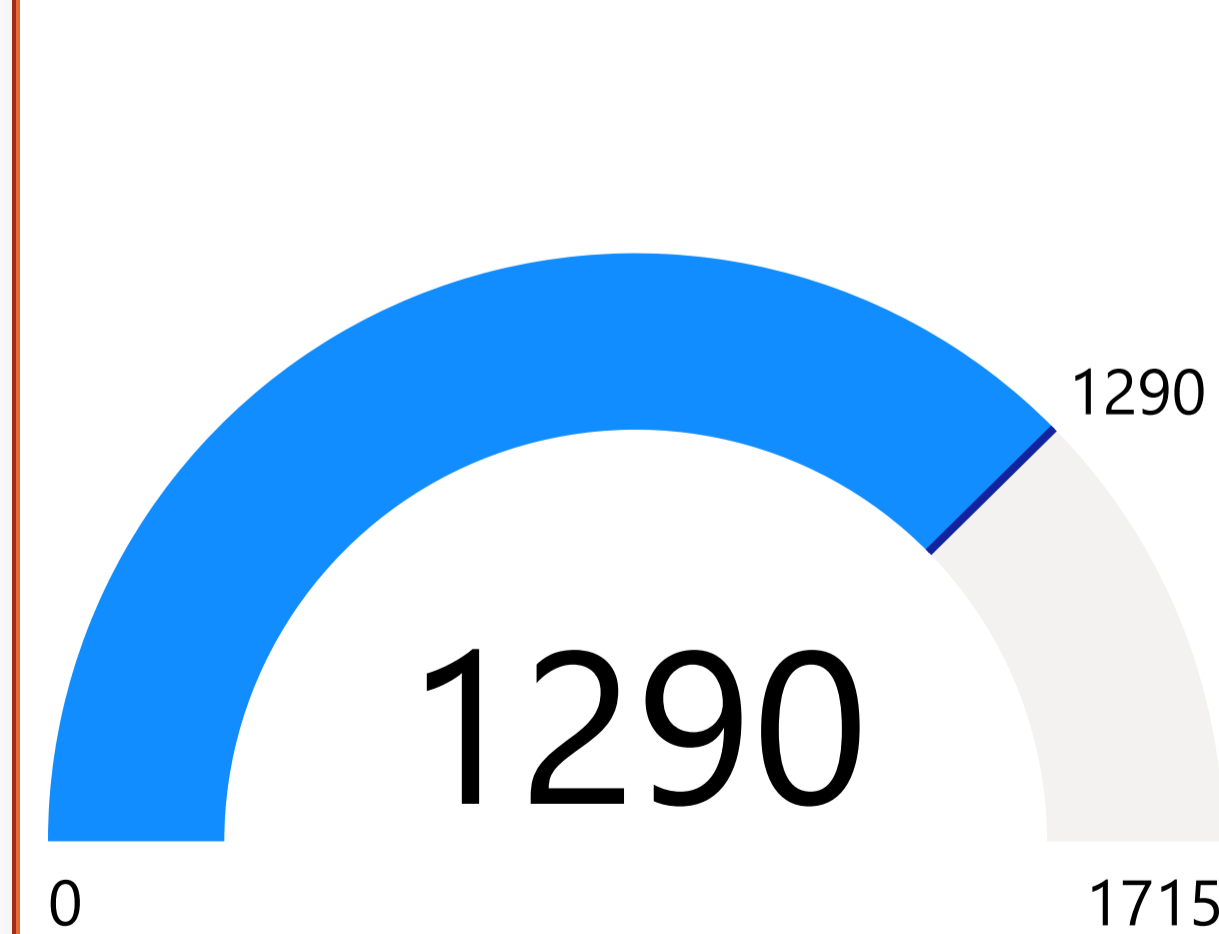

New Users VS Total Sessions