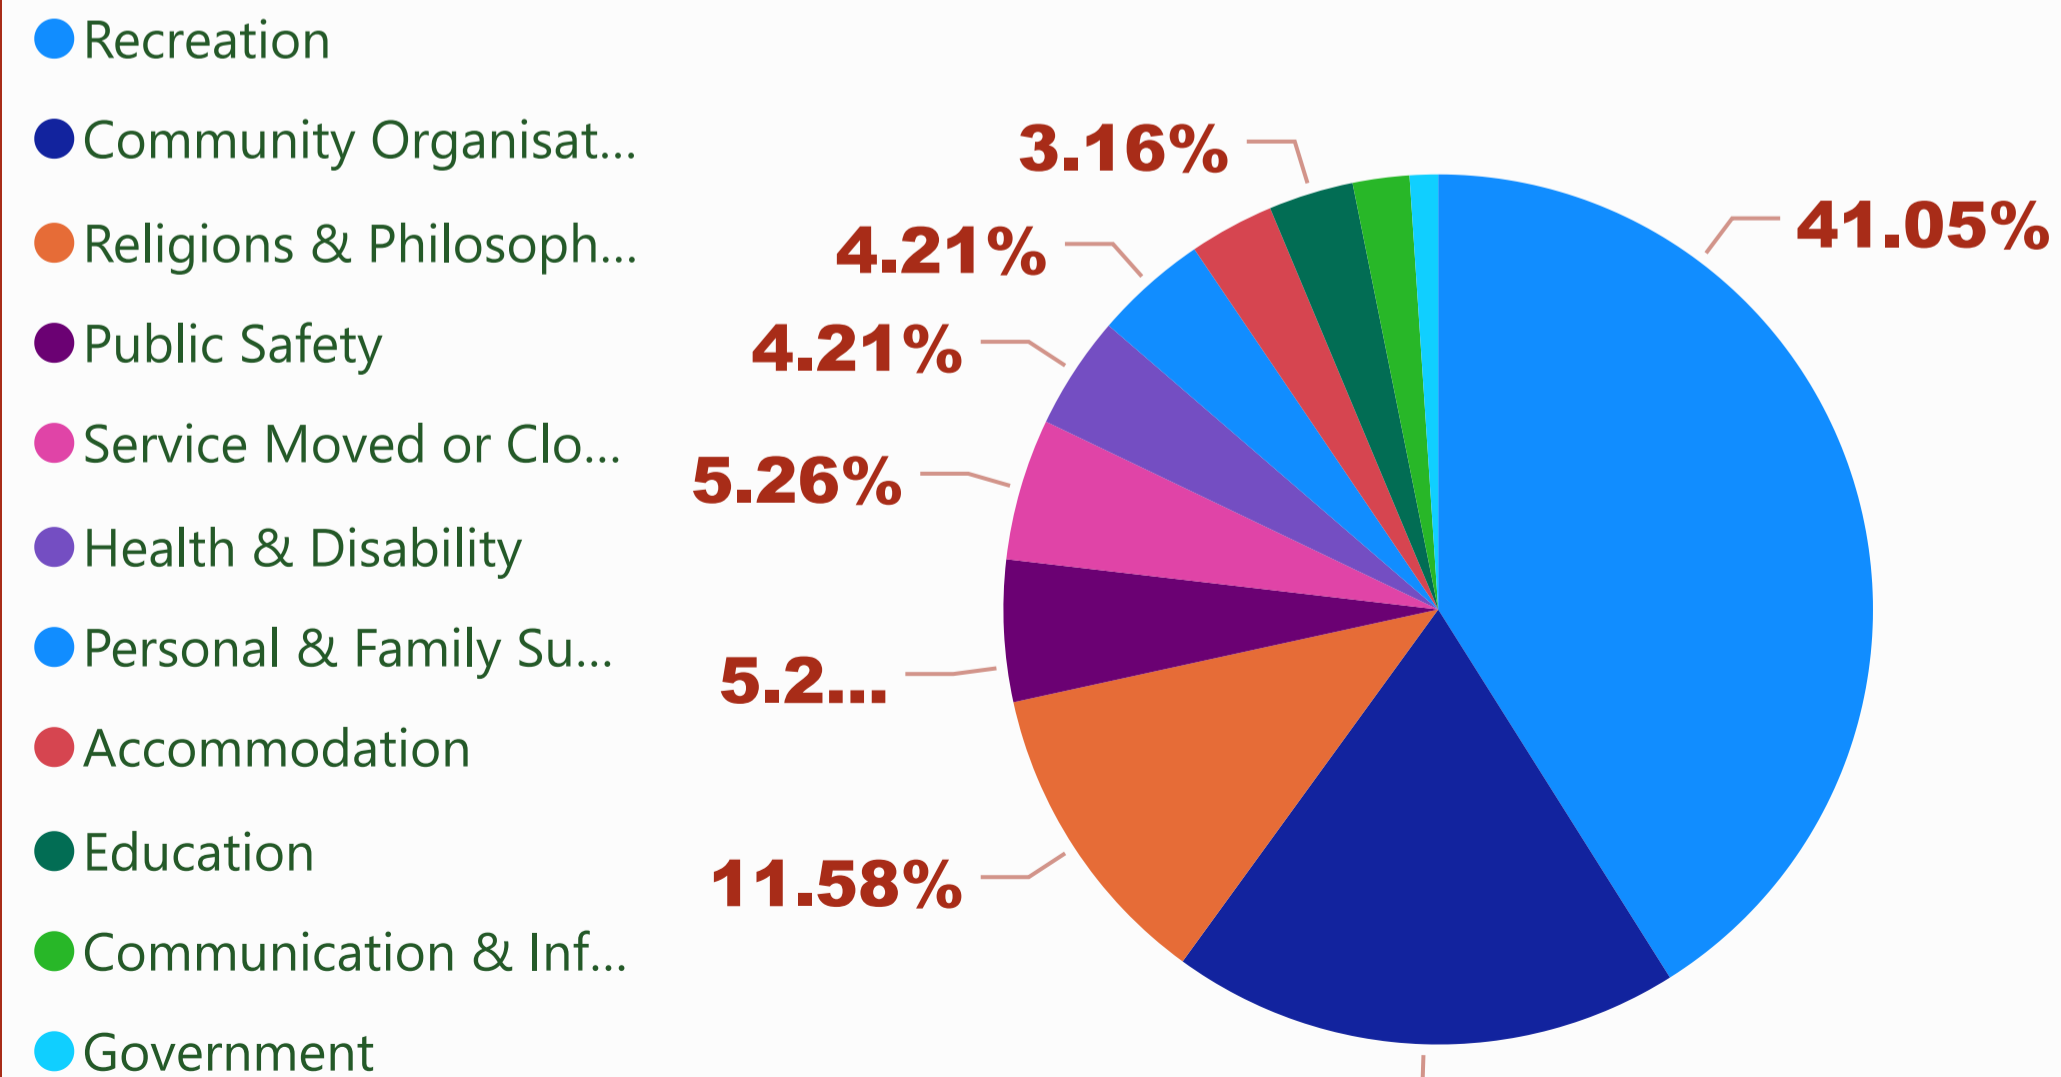

Tumby Bay Council - Organisation Count by Primary Category (FY 2020-2021)

Total No. of Sessions

1715

Total No. of New Users

1290

Organisation	Sessions
Church of St Margaret Anglican Church - Tumby Bay	7
Churches of Christ - Tumby Bay	14
Churches of Christ - Ungarra	15
Country Fire Service - Lipson	4
Country Fire Service - Tumby Bay	1
Country Fire Service - Ungarra	4
District Council of Tumby Bay	14
Eyre Peninsula Showjumping Club	17
Eyre United Football Club	7
Total	1715

% Sessions by Primary Category

New Users VS Total Sessions

Tumby Bay Council - Organisation Count by Primary Category (FY 2020-2021)

Count of Organisation

Tumby Bay Council - Sessions by Organisation (FY 2020-2021)